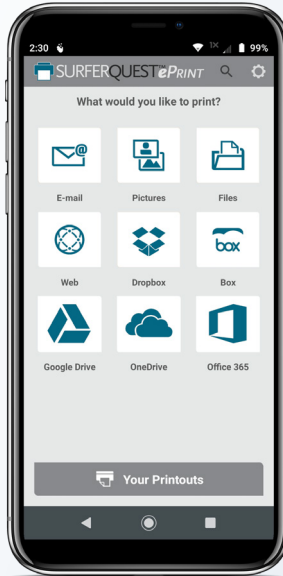

Guests need to print. It's that simple.

SurferQuest Mobile Printing is also simple. And it's designed to be secure!

Guests can manage their own printing tasks without having to involve your staff.

Laptops, desktops, phones, and tablets can all be used to submit documents for printing. Your existing business center hardware can even pull double duty!

Save on hardware!

- Use a printer you already own
- Use a computer* you already own
- Use your SurferQuest computer as your Print Release Station
- Use the same printer for both mobile and business center printing